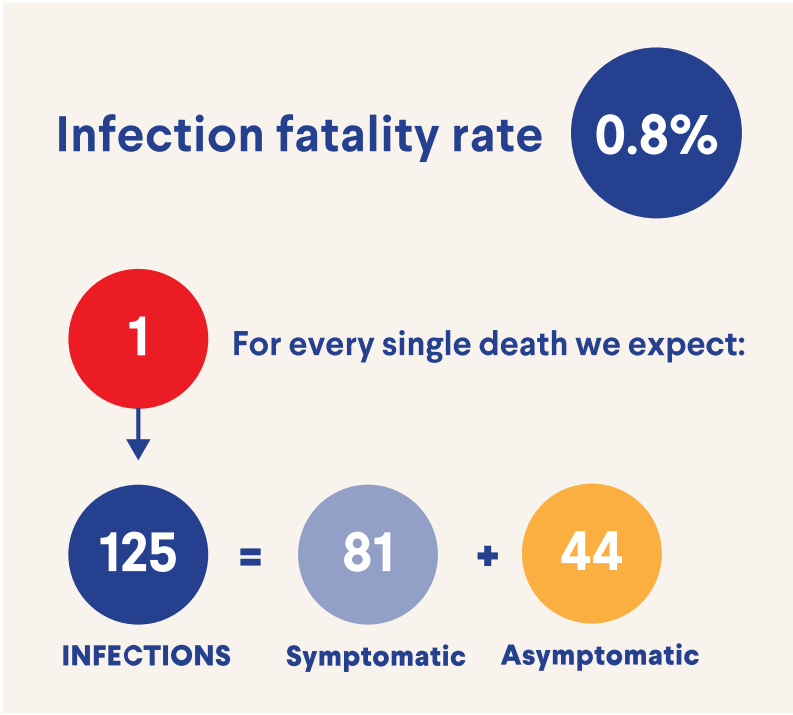

The COVID-19 Case Iceberg

COVID-19

June 10, 2020 Adapted from RTSL and CDC estimates for COVID-19 in the United States.