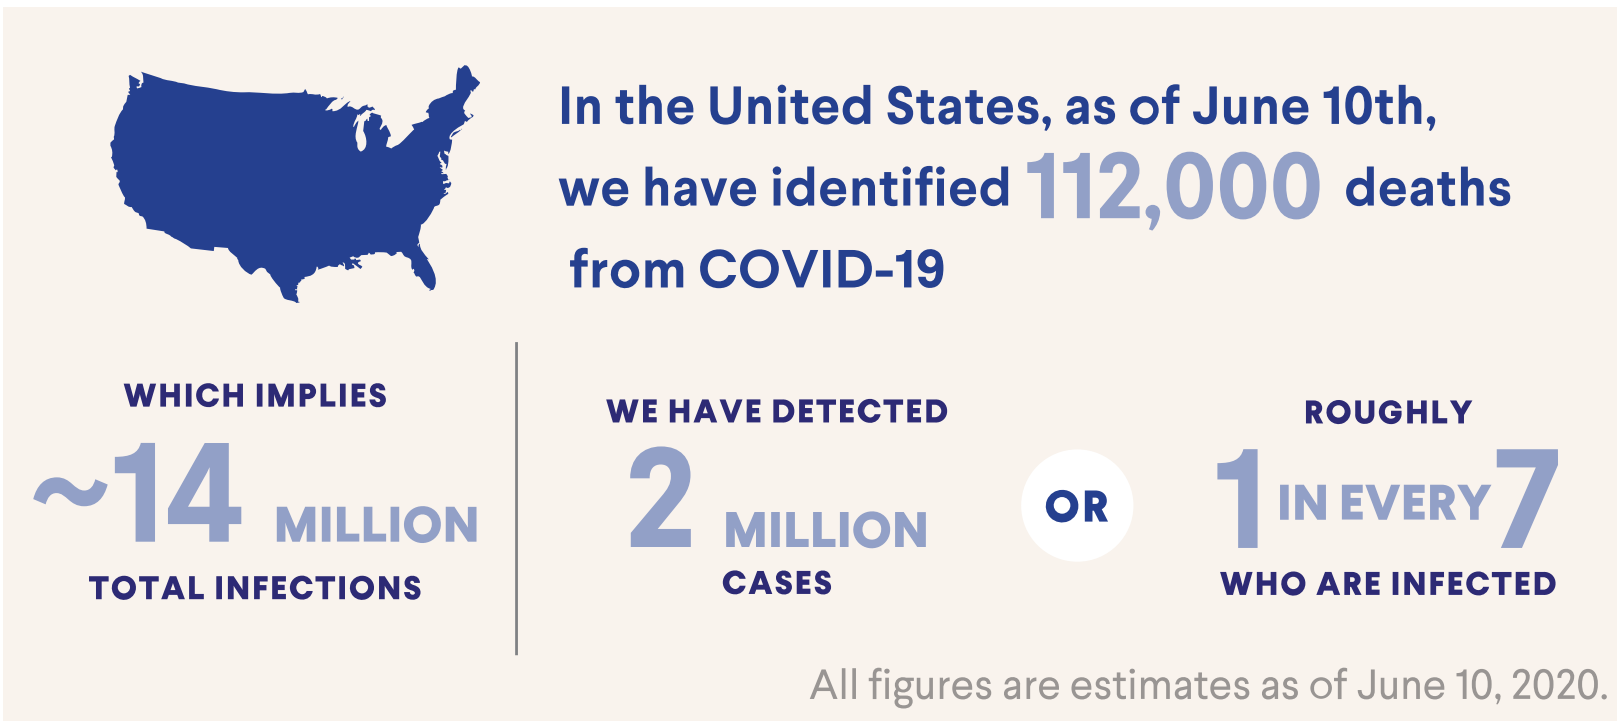

The COVID-19 Case Iceberg

COVID-19

June 10, 2020 Adapted from RTSL and CDC estimates for COVID-19 in the United States.